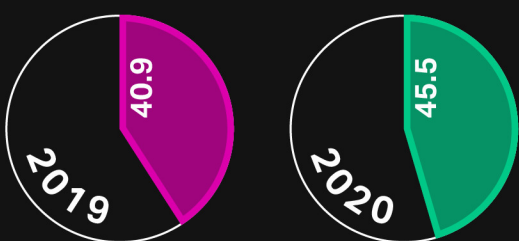

How female is INES?

in 2019/2020

% of djs, solo artists and bands with

female members

at INES festivals.

% of

female speakers

at INES festivals.

% of

female INES talents

2019 & 2020

List of INES festivals participating in

Keychange

initiative

- Linecheck IT
- Liverpool Sound City UK
- ENEA Spring Break PL
- % pop Festival DE
- FOCUS Wales UK
- Live at Heart SE
- MENT Ljubljana SI
- Monkey Week ES
- Westway LAB PT