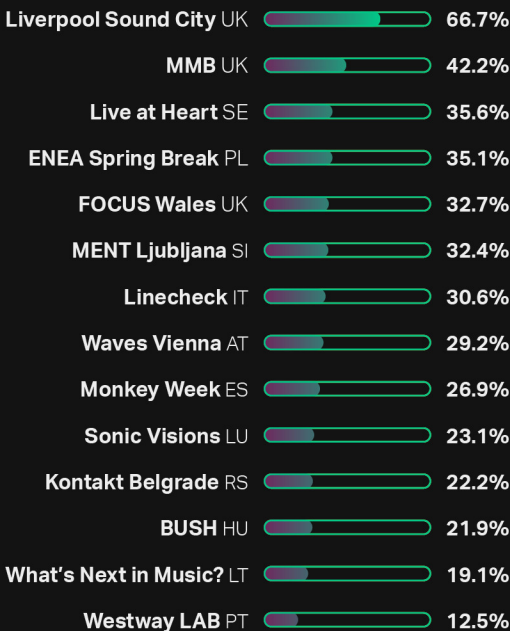

How female is INES?

in 2019/2020

% of djs, solo artists and bands with

female members

at INES festivals.

% of

female speakers

at INES festivals.

% of

female INES talents

2019 & 2020

List of INES festivals participating in

Keychange

initiative

- Linecheck IT
- Liverpool Sound City UK
- ENEA Spring Break PL
- % pop Festival DE
- FOCUS Wales UK
- Live at Heart SE
- MENT Ljubljana SI
- Monkey Week ES
- Westway LAB PT