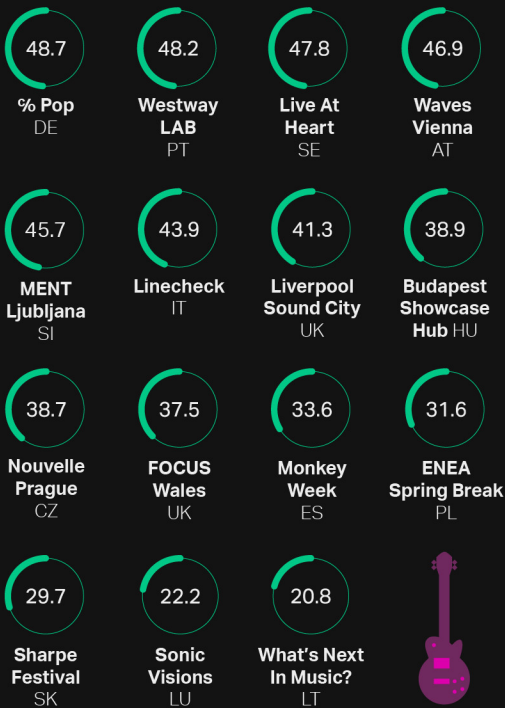

How female is INES?

in 2019/2020

% of djs, solo artists and bands with

female members

at INES festivals.

% of

female speakers

at INES festivals.

% of

female INES talents

2019 & 2020

List of INES festivals participating in

Keychange

initiative

- Linecheck IT
- Liverpool Sound City UK
- ENEA Spring Break PL
- % pop Festival DE
- FOCUS Wales UK
- Live at Heart SE
- MENT Ljubljana SI
- Monkey Week ES
- Westway LAB PT